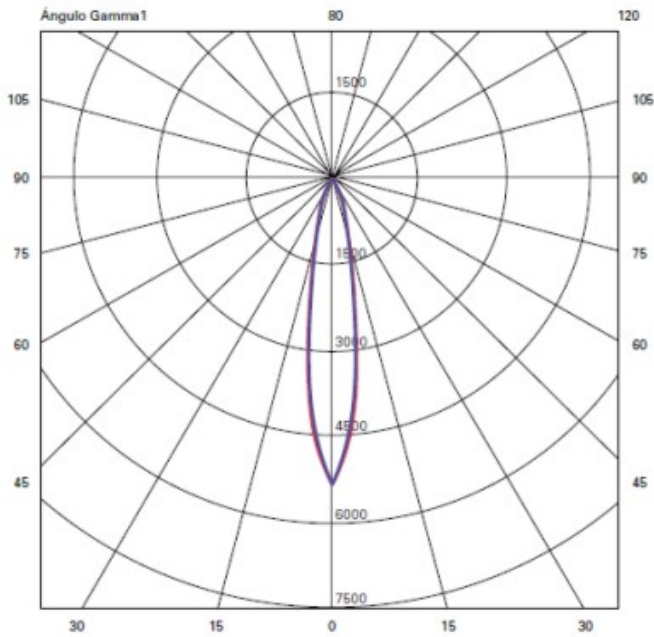

DAU SINGLE COVERED SURFACE

D93081-

PROJECT	
TYPE	
SPECIFIER	
QUANTITY	
DATE	

LED 5 W

D